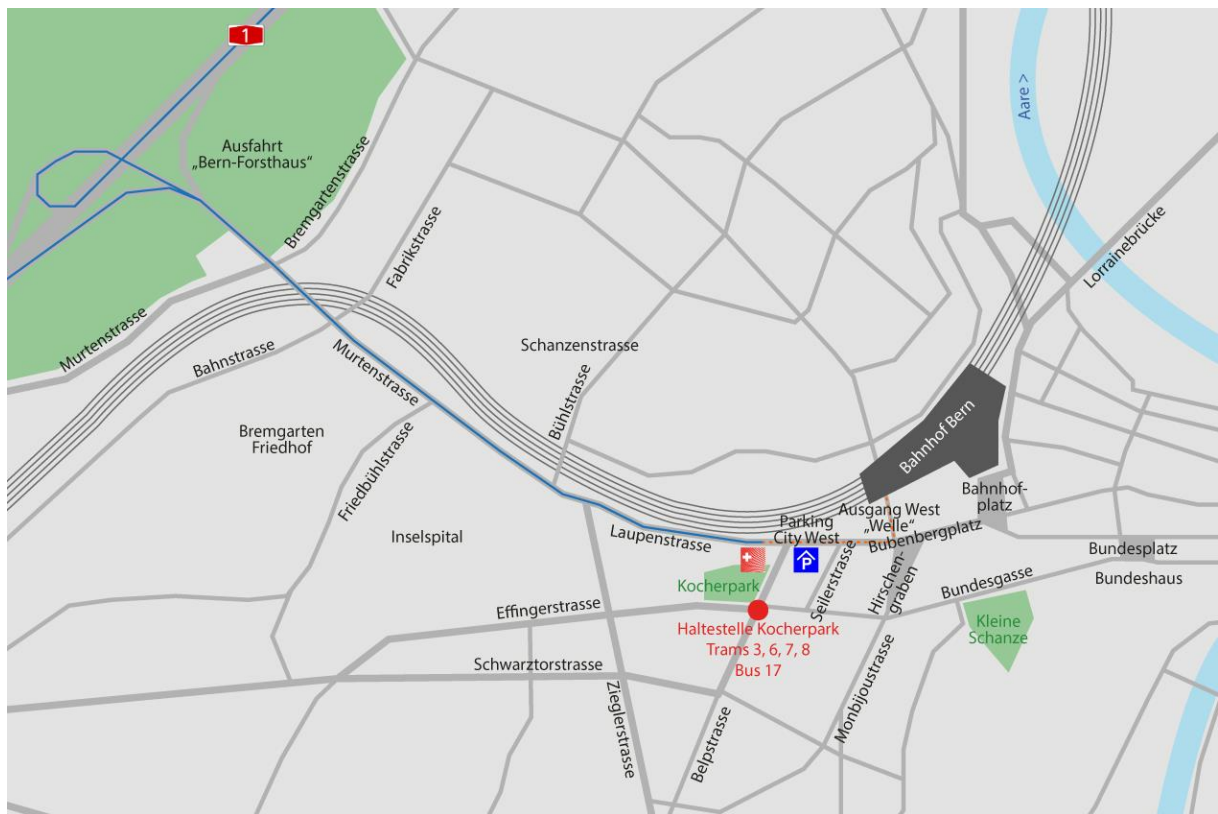

How to reach FINMA's headquarters at Laupenstrasse 27, Bern

By public transport

From Bern Main Train Station

- A five-minute walk from Bern Main Train Station. Take the west exit Welle.
- The nearest stop is Kocherpark for tram lines 3, 6, 7 and 8 and for bus line 17.

By car

- The nearest multi-storey car park is City West at Effingerstrasse 20, Bern.
- Exit the A1 motorway at Bern-Forsthaus and follow the signs for the city centre (Zentrum).
- After about 1.5 km, follow the signs for City West car park.