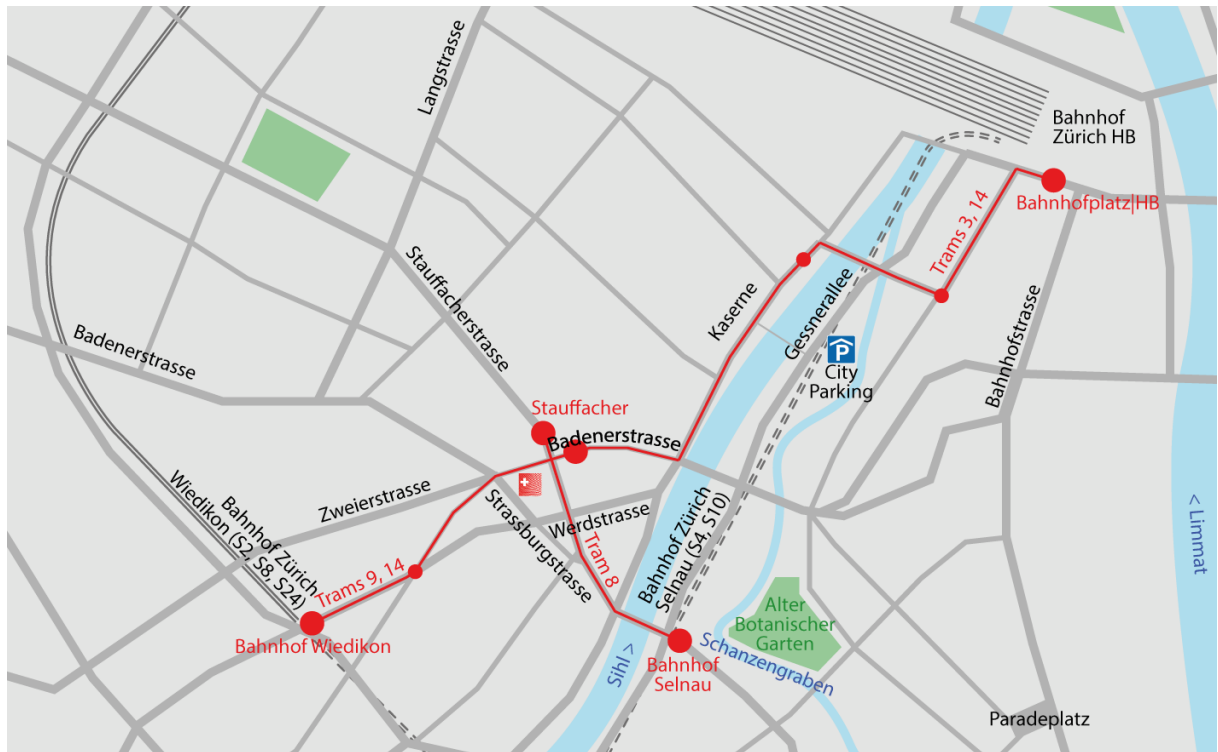

How to reach FINMA's Zurich office at Badenerstrasse 47, Zurich

By public transport

From Zurich Main Station, tram stop Bahnhofplatz

- Buy a short-distance ticket (select “Kurzstrecke”).
- Then take tram line 14 in the direction of Triemli and get off at Stauffacher, or
- Take tram line 3 in the direction of Albisrieden and get off at Stauffacher.

From Zurich Selnau train station

- A five-minute walk following the map above.

From Zurich Wiedikon train station

- A five to ten-minute walk following the map above, or
- Take tram line 9 in the direction of Hirzenbach and get off at Stauffacher, or

- Tram line 14 in the direction of Seebach and get off at Stauffacher.

By car

The nearest multi-storey car park to Badenerstrasse 47 is City Parking at Gessnerallee 14, Zurich.