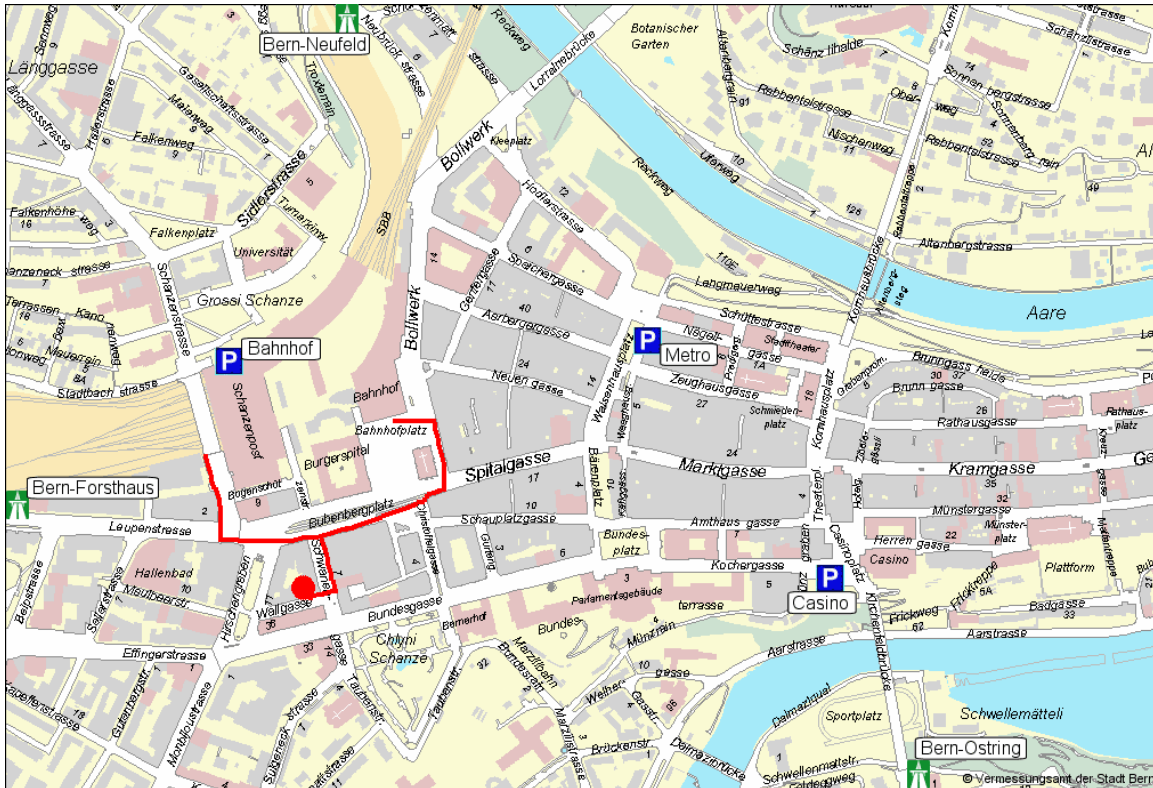

## Swiss Federal Banking Commission – Site plan

● Swiss Federal Banking Commission

— Footway

By car (motorway) exit at:  
Bern-Forsthaus (from Geneva and Lausanne)  
Bern-Neufeld (from Zurich)  
Bern-Ostring (from Thun)

At the motorway exits, follow towards town centre. There are no visitors' parking spaces at Schwanengasse. It is a 5 - 10 minute walk from the central car parks.

Parking:  
Bahnhof (main station)  
Metro  
Casino