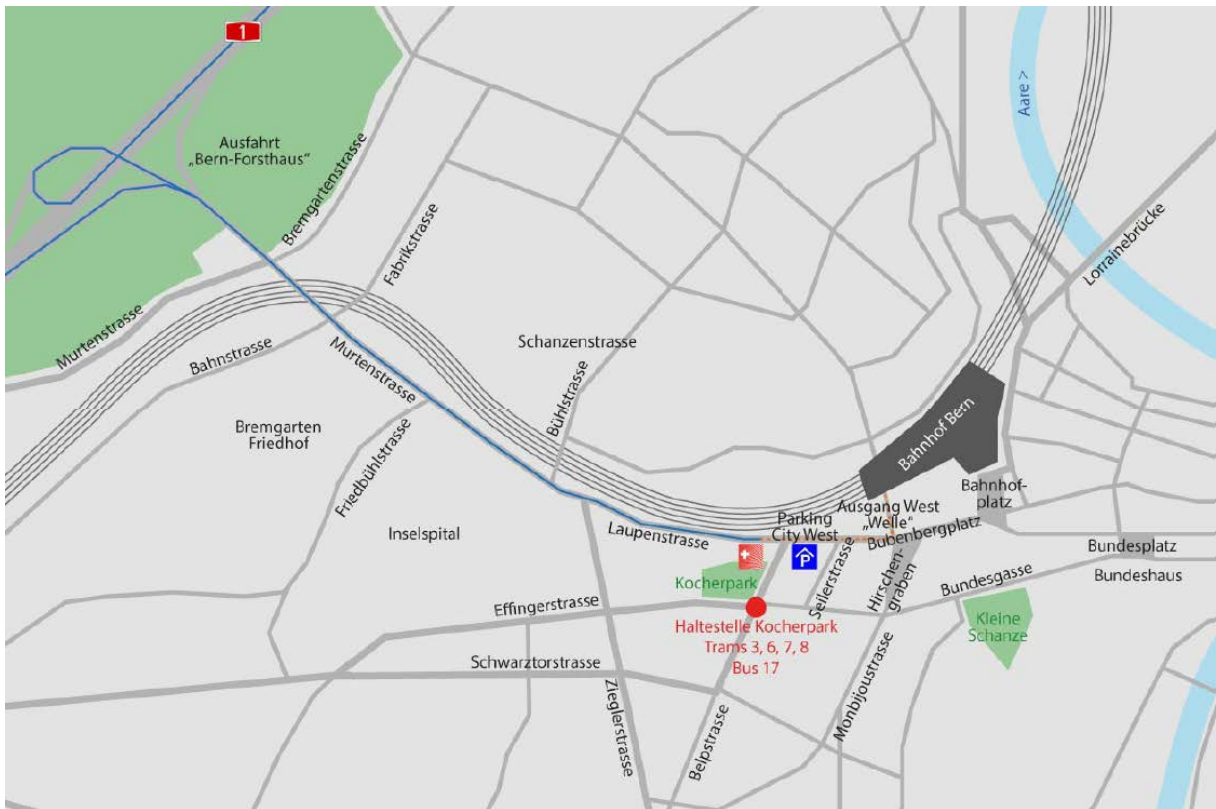

## Directions to Laupenstrasse 27, Bern

### By public transport

- 5 minutes by foot from Bern train station, west exit “Welle”.
- The nearest stop is “Kocherpark” of tram lines 3, 6, 7 and 8 as well as of bus line 17.

### By car

- The nearest multi-storey car park is the „City West” at Effingerstrasse 20, Bern.
- From the A1 motorway, take the „Bern-Forsthaus” exit and follow the signs to the city centre („Zentrum“).
- After about 1,5 km, follow the signs to the “City West” car park.